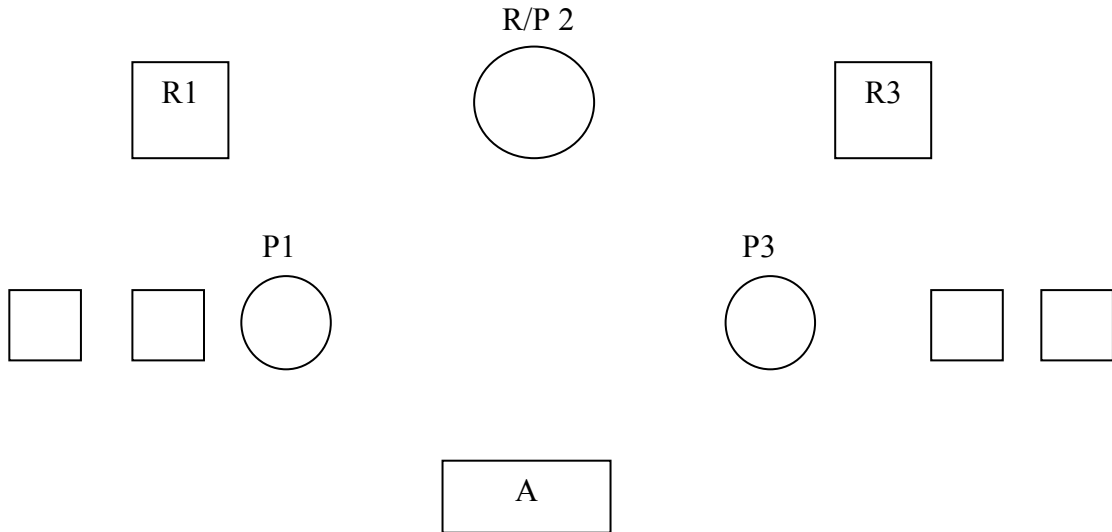

STAGE 1
Eas'dern Shore Renegades June 2, 2018
From the PA match

10 Rifle
10 Pistol
4+ Shotgun

Rifle A AShotgun A Pistols HDOEC Holstered
Start Position Starts Position of choice not touching any guns
Line: From the PA match
ATB Put 4 shots on each target. Rifle can not be last. Kill 4 shotguns any order.

From the PA match

STAGE 2
Eas'dern Shore Renegades June 2, 2018
BANG BANG

10 Rifle
10 Pistol
4+ Shotgun

Rifle A A Shotgun A Pistols HDOEC Holstered
Start Position Starts Behind A Rifle in Hand
Line: Bang Bang
ATB Shoot rifle targets 1,1,1,2,2,3,3,3,2,2 Make rifle safe.
Pistols same instructions.
Shotgun Kill all 4 any order.

Bang Bang

STAGE 3
Eas'dern Shore Renegades June 2, 2018
No Shotgun

A

B

9 Rifle
10 Pistol
MAYBE Shotgun

Staging: Rifle B. Shotgun B. Pistol holster HDOEC.
Starting position Shooter starts behind A hands on pistol butts.
Line "No Shotgun"
ATB Draw your pistols and shoot 1,2,2,1,3,3,1,2,2,1. Move to B. With Rifle Shot the 9 targets any order. Make safe. Pick up your shotgun. Any remaining plates may be made up with your shotgun.

Line "Split pistol"

ATB Draw your pistols PYC at least one shot on each target with 5 shots. May move to C and same instructions OR move to B and with your rifle engage R1 Star R3 Star R1 Star R3 Star R1 Star. Make safe. Use your shotgun to engage both swingers. Must hit activator first then kill any remaining plates on Star. If you have not been to C yet, go to C and repeat pistol instructions.