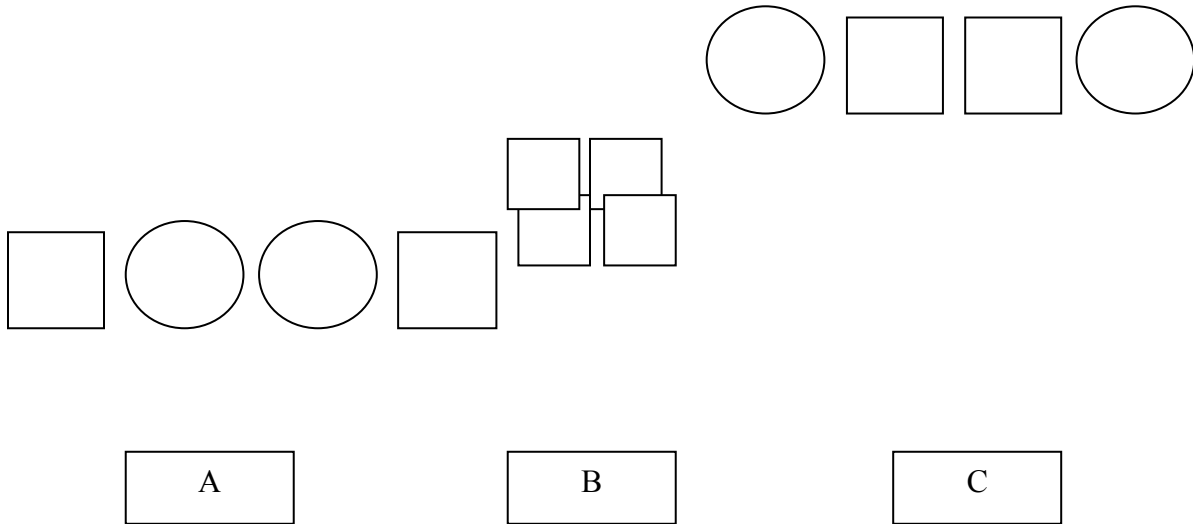

STAGE 5
Eas'dern Shore Renegades June 2, 2018
Inside Out

10 Rifle
10 Pistol
2+ Shotgun

Staging: Rifle C. Shotgun B. Pistol holster HDOEC.

Starting position Shooter starts behind C.

Line "Inside out"

ATB Put at least 3 shots on Circle; 2 shots on Squares. Circle must be shot first. Make safe.

Go to B. Engage shotgun with a minimum of 2 shots. Make safe. Go to A.

Repeat pistol instructions.

Inside Out