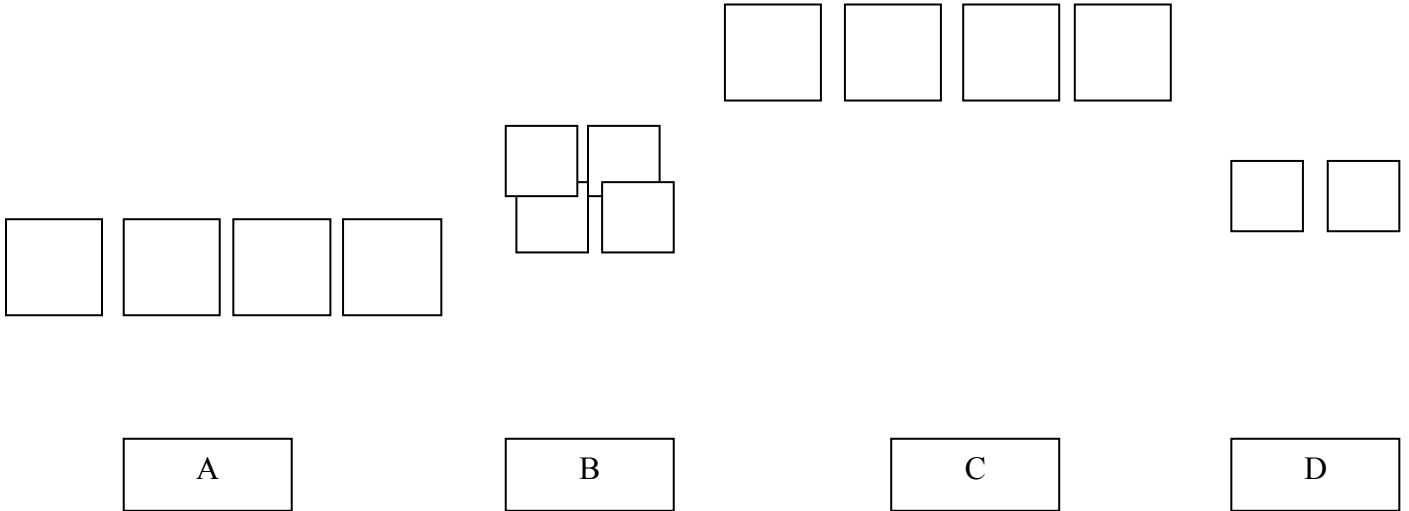

STAGE 6
Eas'dern Shore Renegades June 2, 2018
So Many Choices

10 Rifle
10 Pistol
4+ Shotgun

Rifle and Shotgun must be staged at different tables. Pistol holster HDOEC.
Starting position Shooter starts behind any table but must shoot from all 4 tables. Rifle can not be last.
Line "So many choices"
ATB Shooting order rifle and pistol is 1, 2222, 3333, 4. Shotgun all 6 any order. Rifle can not be last.

So Many Choices