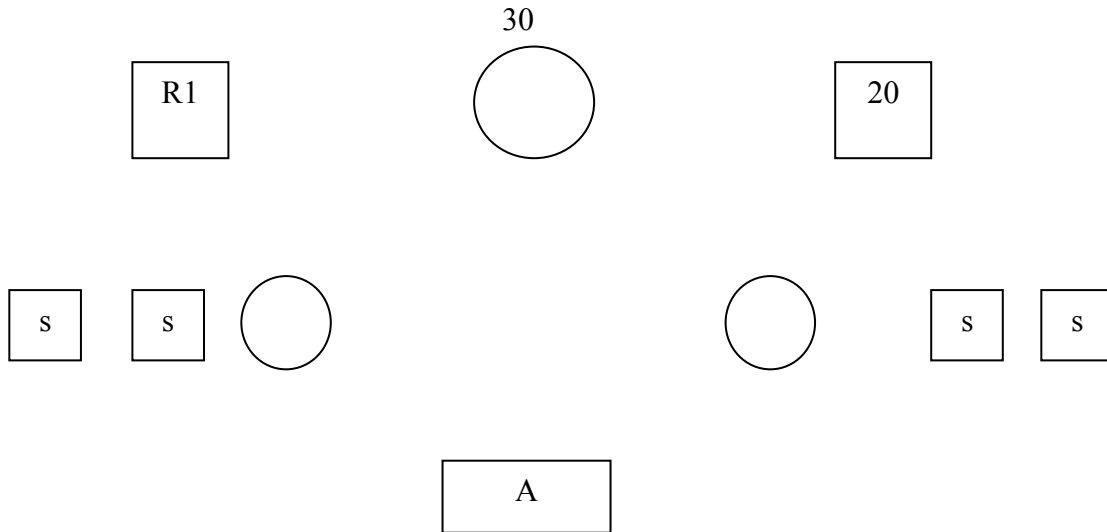

STAGE 1
Eas'dern Shore Renegades June 2, 2018
From the PA match

10 Rifle
10 Pistol
4+ Shotgun

Rifle A AShotgun A Pistols HDOEC Holstered
Start Position Starts Position of choice not touching any guns
Line: From the PA match
ATB Put 4 shots on each target. Rifle can not be last. Kill 4 shotguns any order.

From the PA match

STAGE 2
Eas'dern Shore Renegades June 2, 2018
BANG BANG

10 Rifle
10 Pistol
4+ Shotgun

Rifle A A Shotgun A Pistols HDOEC Holstered
Start Position Starts Behind A Rifle in Hand
Line: Bang Bang
ATB Shoot rifle targets 1,1,1,2,2,3,3,3,2,2 Make rifle safe.
Pistols same instructions.
Shotgun Kill all 4 any order.

Bang Bang

STAGE 3
Eas'dern Shore Renegades June 2, 2018
No Shotgun

A

B

9 Rifle
10 Pistol
MAYBE Shotgun

Staging: Rifle B. Shotgun B. Pistol holster HDOEC.
Starting position Shooter starts behind A hands on pistol butts.
Line "No Shotgun"
ATB Draw your pistols and shoot 1,2,2,1,3,3,1,2,2,1. Move to B. With Rifle Shot the 9 targets any order. Make safe. Pick up your shotgun. Any remaining plates may be made up with your shotgun.

Line "Split pistol"

ATB Draw your pistols PYC at least one shot on each target with 5 shots. May move to C and same instructions OR move to B and with your rifle engage R1 Star R3 Star R1 Star R3 Star R1 Star. Make safe. Use your shotgun to engage both swingers. Must hit activator first then kill any remaining plates on Star. If you have not been to C yet, go to C and repeat pistol instructions.