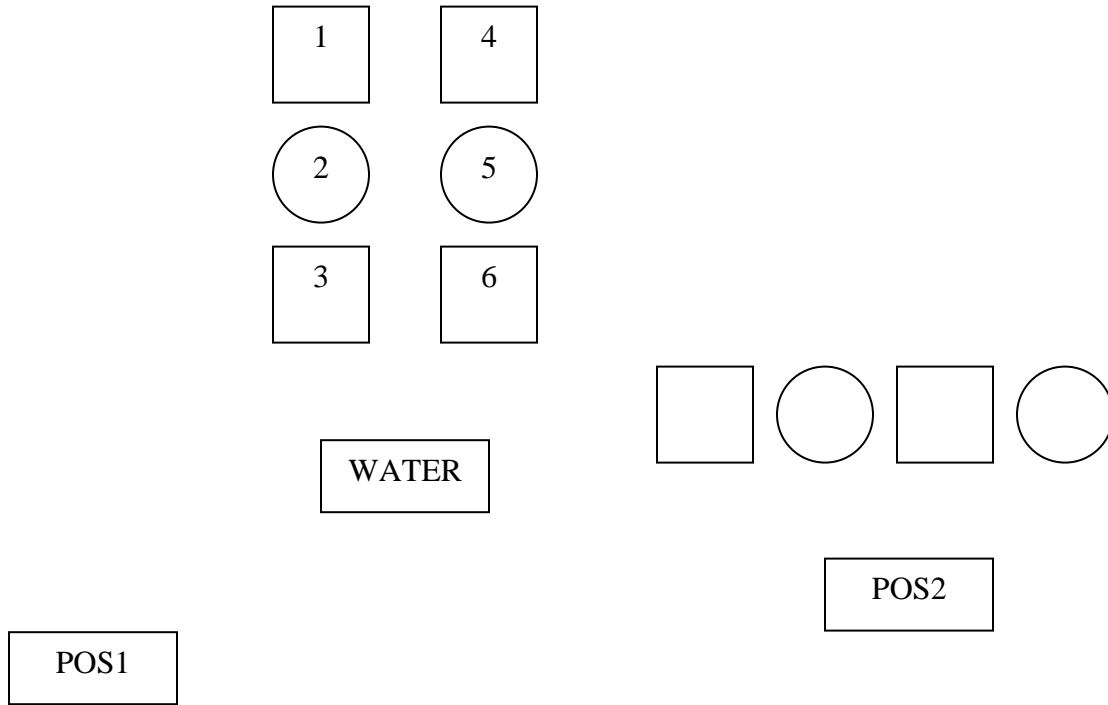

STAGE 6
ESR Hawaiian Shoot 8/4/18
Put the Lime in the Coconut

10 Rifle
10 Pistol
4+ Shotgun

STAGING; Rifle stage Pos 1. Shotgun stage Pos 2. Pistol holster HDOEC.

STARTING POSITION: Shooter starts behind 1 with hands on rifle flat on table.

LINE: Put the lime in the coconut.

ATB: Shooter must triple tap a corner target, double tap the two middle targets and triple tap a different corner target in that order. Make Rifle safe. Move to position 2. Engage any two shotgun targets. Make safe. Go to water trough. Repeat Rifle instructions.